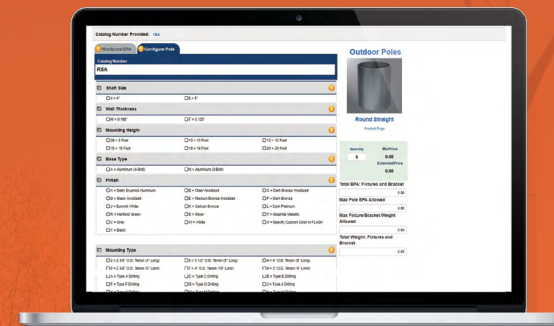

## Take the guesswork out of the equation, for faster order processing and an all-around smooth process

We're among the select few American lighting companies who manufacture poles in-house. This allows for superior quality control and expertly-tailored end products that meet market needs. Our online pole configurator tool can help you select the poles that are right for your project.

## Safe communities & cities start here

LED light fixtures

Integrated video camera

Flexible backhaul options  
(Cellular, Wi-Fi, Ethernet)

Software services

LumenSafe  
simplified integration

[Click here for Online Pole Configurator](#)