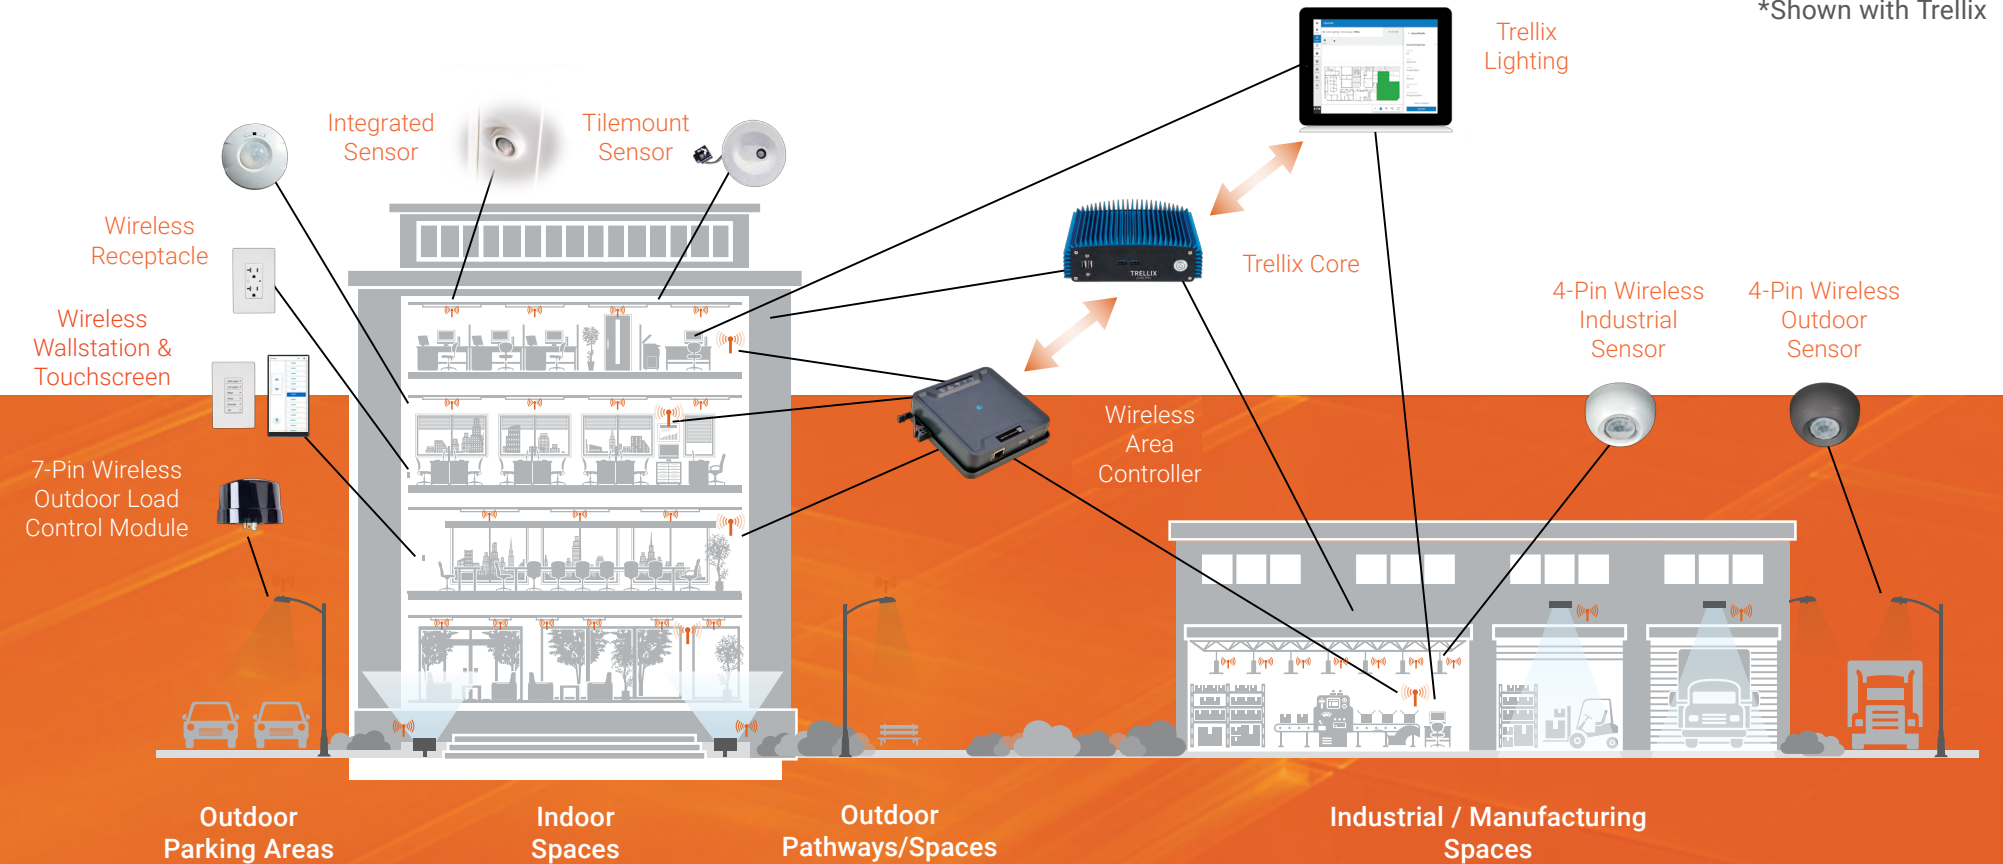

*Shown with Trellix