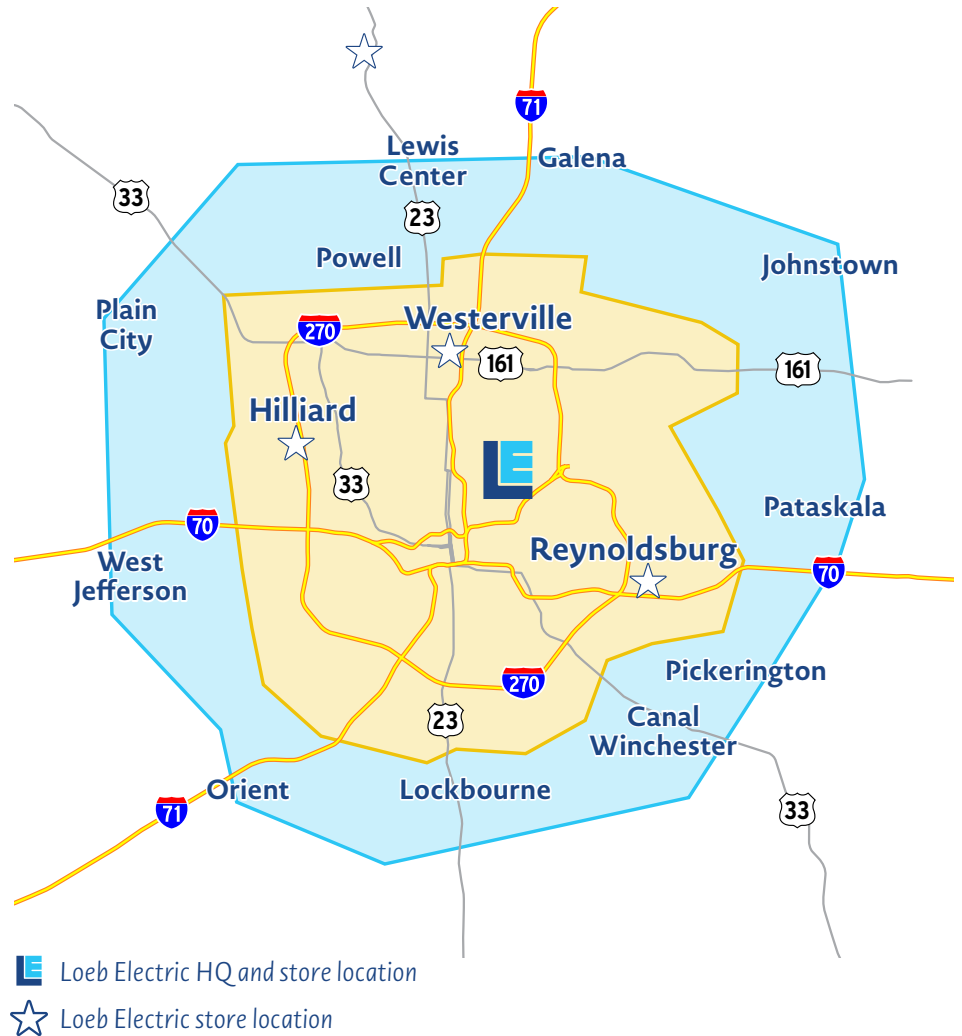

# Local Delivery Route Schedule

Columbus-area local delivery days run Monday through Friday.  
Local delivery times are based on two zones, as outlined in the map below.

See next page for our full  
delivery truck range.

## Delivery Areas

**As early as 6:30am**  
(inner yellow zone):

Columbus, Hilliard, Reynoldsburg,  
Westerville

**As early as 9:00am**  
(outer light blue zone):

Canal Winchester, Galena,  
Johnstown, Lewis Center,  
Lockbourne, Orient, Pataskala,  
Pickerington, Plain City, Powell,  
West Jefferson

### Monday–Friday:

Baltimore, Carroll, Delaware, Granville, Hebron, Lancaster, London, Marysville, Mt. Sterling, Newark, Sunbury

### Monday & Thursday:

Ashville, Athens, Circleville, Logan, Williamsport