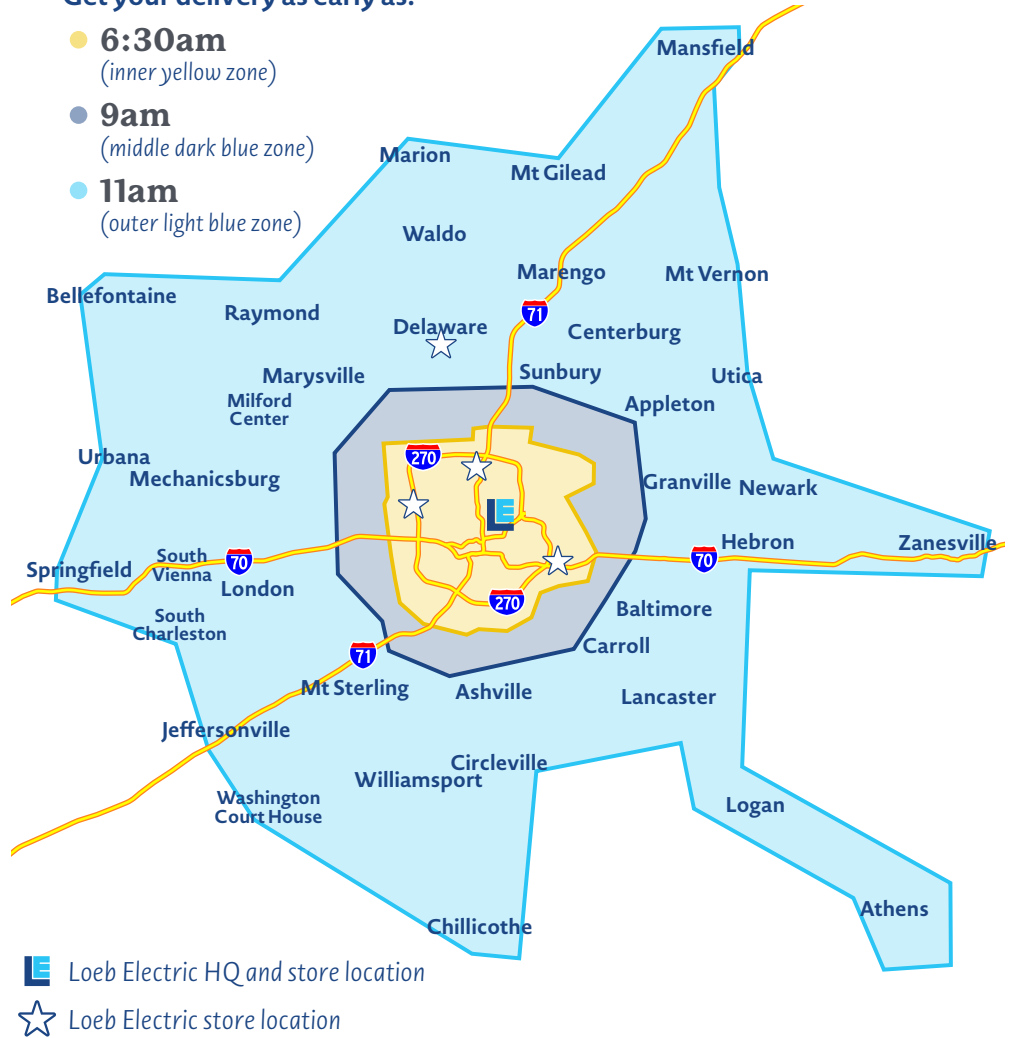

Delivery Route Schedule

The days we deliver to a city are listed below.

The times of delivery are based on three zones, as outlined in the map below.

Delivery Areas

Monday–Friday:

Baltimore, Carroll, Delaware, Granville, Hebron, Lancaster, London, Marysville, Mt. Sterling, Newark, Sunbury

Monday & Thursday:

Ashville, Athens, Circleville, Logan, Williamsport

Wednesday & Friday:

Bellefontaine, Milford Center, Mechanicsburg, Raymond, South Charleston, South Vienna, Springfield, Urbana

Tuesday only:

Appleton, Centerburg, Mansfield, Marengo, Marion, Mt. Gilead, Mt. Vernon, Utica, Waldo

Thursday only:

Chillicothe

Get your delivery as early as:

- **6:30am**
  (inner yellow zone)
- **9am**
  (middle dark blue zone)
- **11am**
  (outer light blue zone)

Friendly reminders:

- Orders can be picked up at our stores as early as 6:30am Mon–Fri.
- Call for delivery days and times for Jeffersonville and Washington Court House.
- If a delivery is needed earlier or to a location on a different day, please call your Loeb Electric Sales Representative or **614.294.6351**.